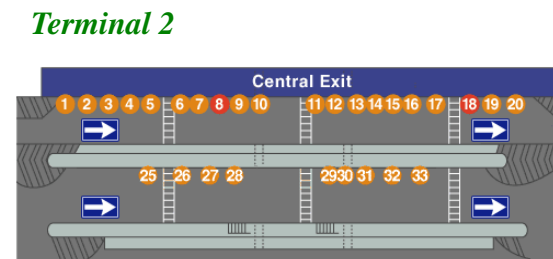

Shuttle Bus Schedule Gotemba I.C <----> Narita

⌘ Gotemba I.C. To Narita Airport

Bus stop location at Narita

<u>Gotemba I.C.</u>	<u>Narita-Airport (Terminal2)</u>	<u>Narita-Airport(Terminal1)</u>
5:05	→	7:35 → 7:40
6:05		8:40 → 8:45
07:15		10:20 → 10:25
08:15		11:20 → 11:25
11:15		14:15 → 14:20
13:15		16:15 → 16:20

1st Floor: Bus Stops Gate #7

⌘ Narita airport To Gotemba I.C.

<u>Narita-Airport(Terminal2)</u>	<u>Narita-Airport (Terminal1)</u>	<u>Gotemba I.C.</u>
9:45	→	9:50 → 12:37
13:15		13:20 → 16:02
14:15		14:20 → 17:02
15:30		15:35 → 18:22
18:00		18:05 → 20:52
20:20		20:25 → 23:05